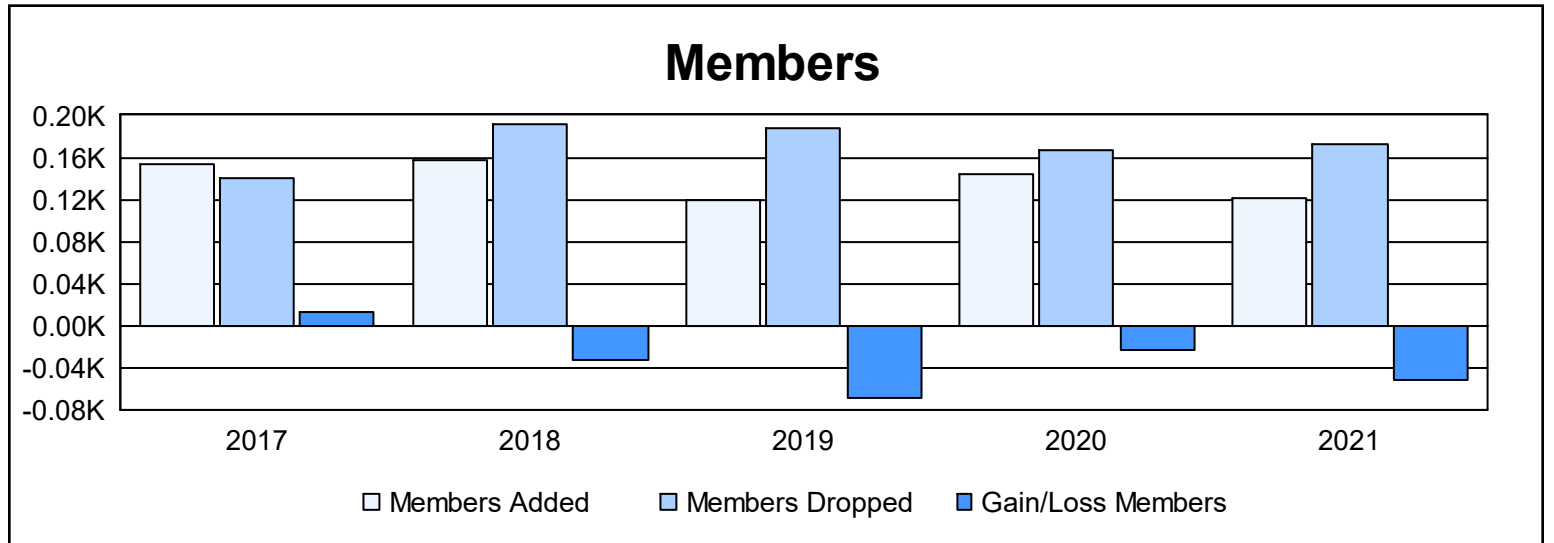

Year	New Clubs	Dropped Clubs	Gain/ Loss Clubs	New Members	Charter Members	Reinstate Members	Transfer Members	Total Member Added	Total Members Dropped	Gain/ Loss Members
2016-2017	0	2	-2	128	1	6	18	153	140	13
2017-2018	0	0	0	126	2	7	23	158	191	-33
2018-2019	0	3	-3	95	0	10	15	120	188	-68
2019-2020	2	0	2	68	49	9	17	143	166	-23
2020-2021	1	4	-3	65	23	2	31	121	172	-51
<b>Average</b>	<b>1</b>	<b>2</b>	<b>-1</b>	<b>96</b>	<b>15</b>	<b>7</b>	<b>21</b>	<b>139</b>	<b>171</b>	<b>-32</b>

### Membership Composition June 2021 Cumulative