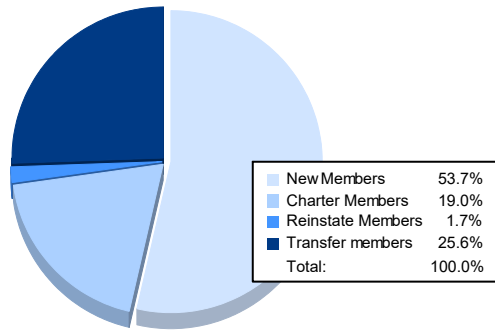

Year	New Clubs	Dropped Clubs	Gain/ Loss Clubs	New Members	Charter Members	Reinstate Members	Transfer Members	Total Member Added	Total Members Dropped	Gain/ Loss Members
2016-2017	0	2	-2	128	1	6	18	153	140	13
2017-2018	0	0	0	126	2	7	23	158	191	-33
2018-2019	0	3	-3	95	0	10	15	120	188	-68
2019-2020	2	0	2	68	49	9	17	143	166	-23
2020-2021	1	4	-3	65	23	2	31	121	172	-51
<b>Average</b>	<b>1</b>	<b>2</b>	<b>-1</b>	<b>96</b>	<b>15</b>	<b>7</b>	<b>21</b>	<b>139</b>	<b>171</b>	<b>-32</b>

### Membership Composition June 2021 Cumulative