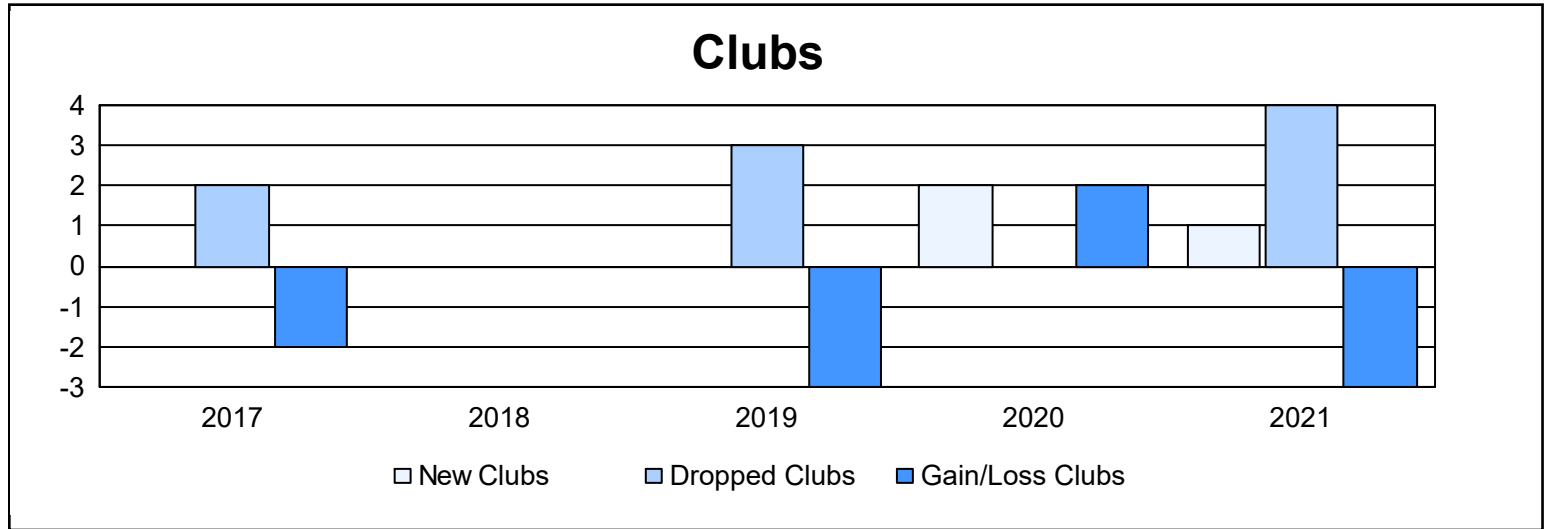

Year	New Clubs	Dropped Clubs	Gain/ Loss Clubs	New Members	Charter Members	Reinstate Members	Transfer Members	Total Member Added	Total Members Dropped	Gain/ Loss Members
2016-2017	0	2	-2	128	1	6	18	153	140	13
2017-2018	0	0	0	126	2	7	23	158	191	-33
2018-2019	0	3	-3	95	0	10	15	120	188	-68
2019-2020	2	0	2	68	49	9	17	143	166	-23
2020-2021	1	4	-3	65	23	2	31	121	172	-51
<b>Average</b>	<b>1</b>	<b>2</b>	<b>-1</b>	<b>96</b>	<b>15</b>	<b>7</b>	<b>21</b>	<b>139</b>	<b>171</b>	<b>-32</b>

### Membership Composition June 2021 Cumulative